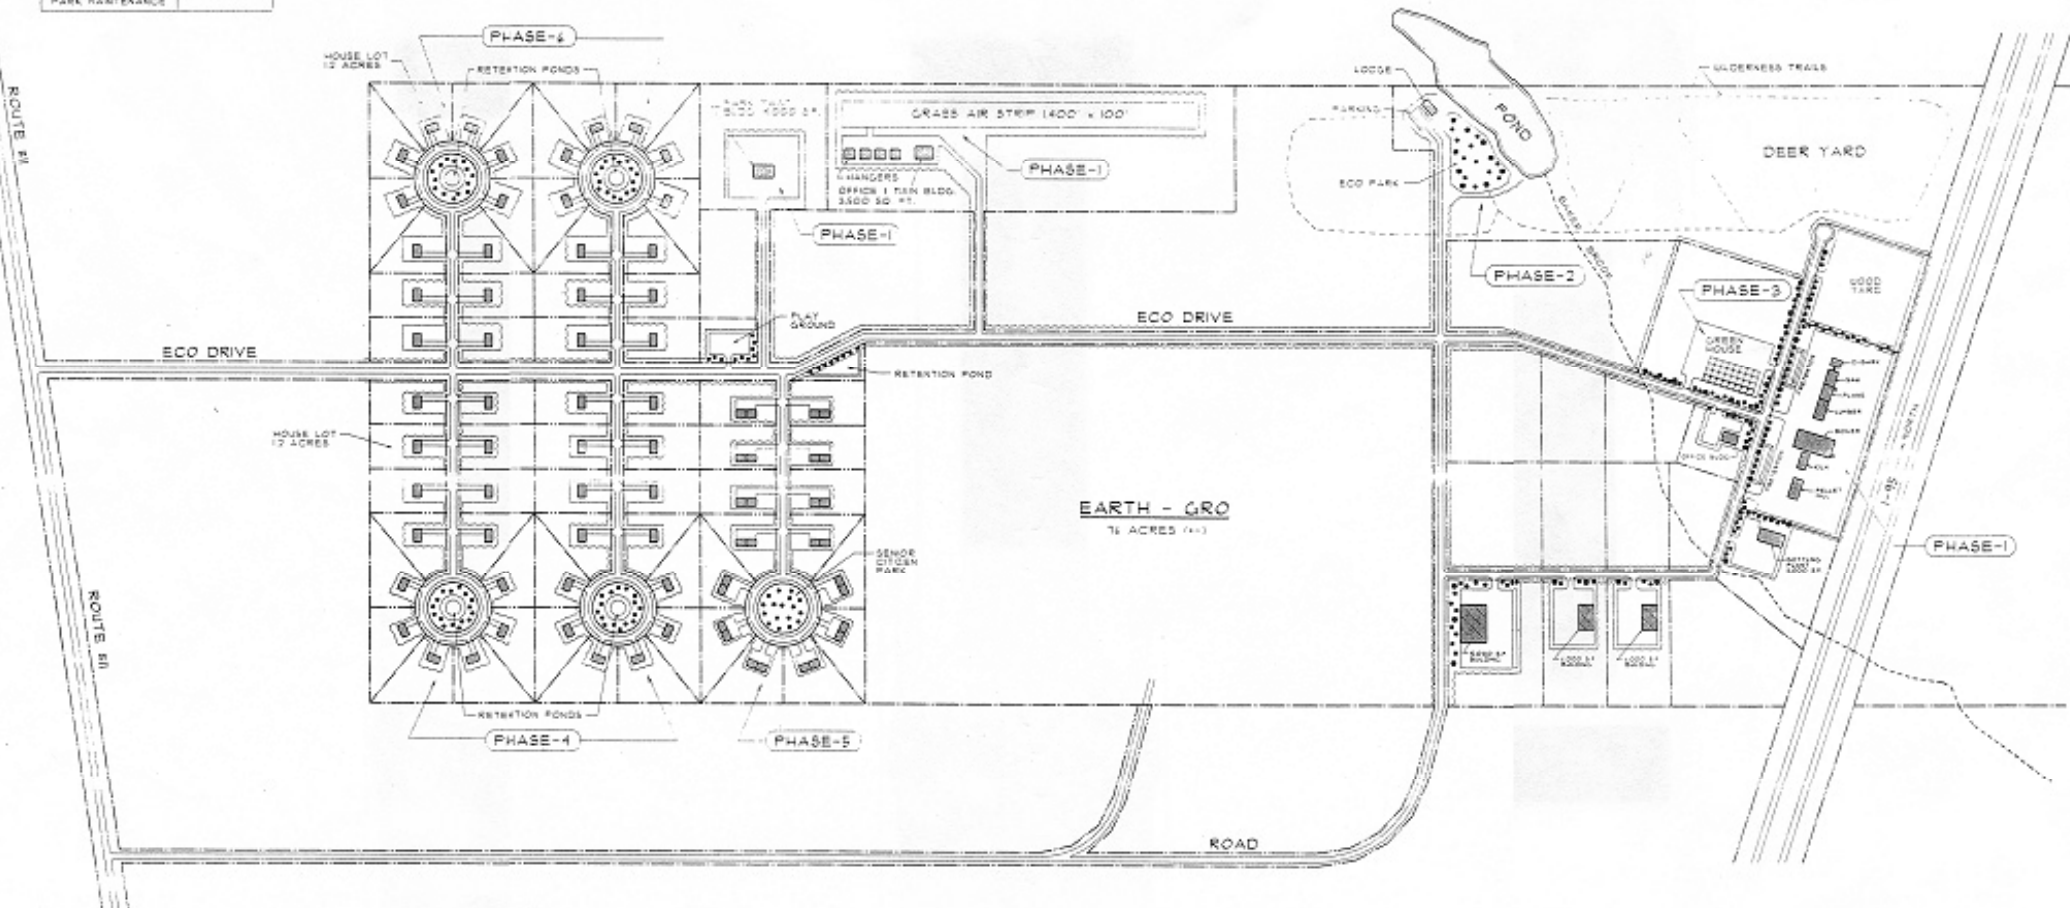

# KATAHDIN ENERGY COMMONS

(267 ACRES)

BUSINESS	EMPLOYEES
SALE HALL	2
PLANT HALL	2
BOILER PLANT	4
KOA	2
PELLET MILL	2
BOTTLING PLANT	
OFFICE BUILDING	
GREEN HOUSE	
ECO PARK LODGE	
AIRPORT	
PARK MAINTENANCE	

SITE DEVELOPMENT PLAN  
SCALE: 1" = 500'

PRELIMINARY PLAN

NO.	DATE	BY	CHK.
1			
2			
3			
4			
5			

KATAHDIN ENERGY  
COMMONS  
MEDWAY, MAINE

DATE: 02/14/04  
DRAWN BY: S.M.G.  
SCALE: As Shown

**SMG**  
DRAFTING SERVICES  
10 BETHLEHEM RD. BANGOR, ME 04401  
PHONE: 360-698-1181 CELL: 360-698-8000  
E-MAIL: ssmg@smgdrafting.com